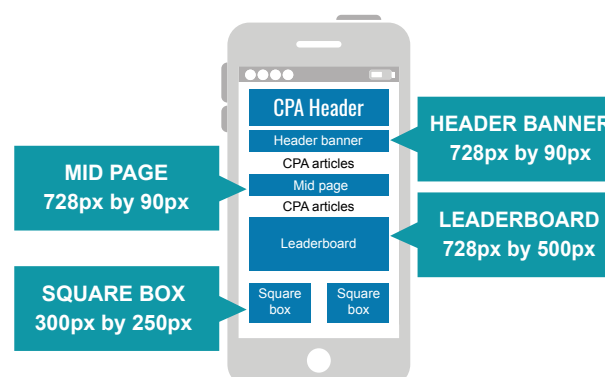

2020 PRINT SPECS & DATES

Digital Ads - Layout Options

Physiotherapy.ca

Physiocanhelp.ca

PD Marketplace

E-newsletters

Ad Submission Deadlines

E-newsletter Closing Dates

Classifieds
Second Tuesday of every month

What's Moving
Fourth Tuesday of every month

Email Distribution

Classifieds
Second Thursday of every month

What's Moving
Fourth Thursday of every month

Web Ad Closing Dates